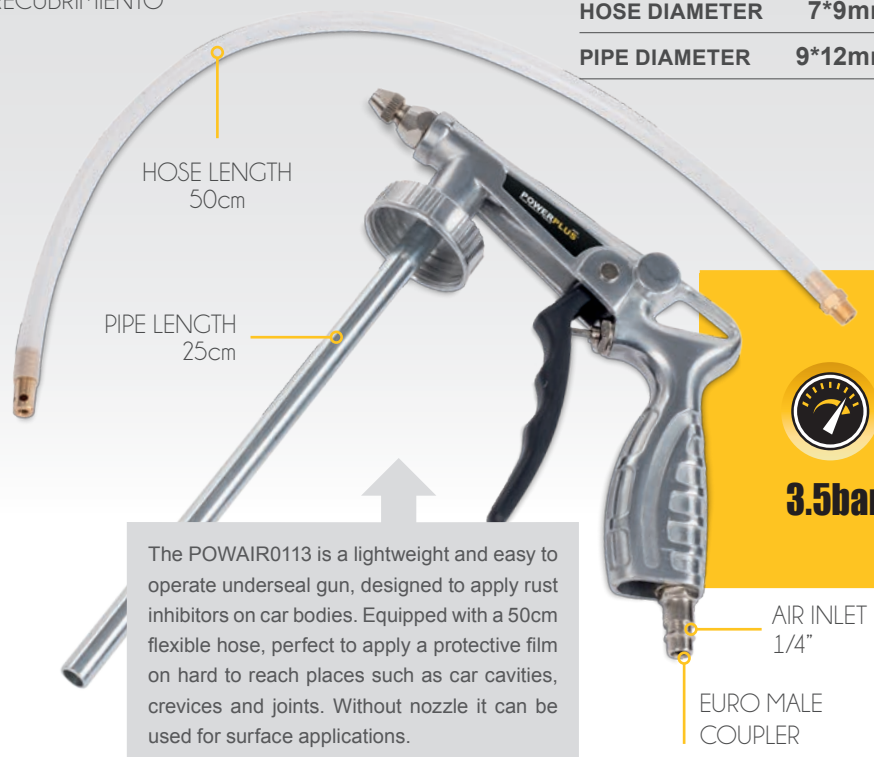

- **3.5bar**
- AIR INLET 1/4"
- EURO MALE COUPLER

The POWAIR0113 is a lightweight and easy to operate underseal gun, designed to apply rust inhibitors on car bodies. Equipped with a 50cm flexible hose, perfect to apply a protective film on hard to reach places such as car cavities, crevices and joints. Without nozzle it can be used for surface applications.