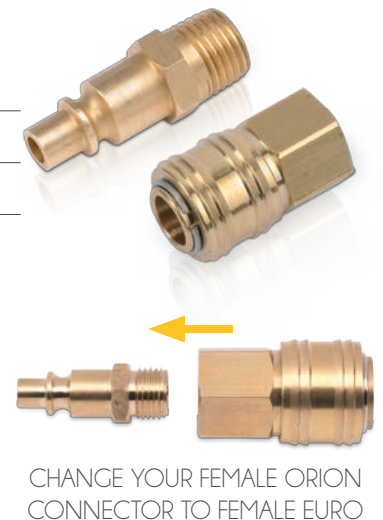

**POWAIR0252**

2x MALE ORION COUPLER  
MALE THREADED, BRASS

**POWAIR0253**

2x MALE ORION COUPLER  
FEMALE THREADED, BRASS

**POWAIR0254**

2x FEMALE QUICK COUPLER  
MALE THREADED, BRASS  
& RUBBER GRIP

**POWAIR0255**

2x FEMALE QUICK COUPLER  
FEMALE THREADED, BRASS  
& RUBBER GRIP

**POWAIR0256**

2x DOUBLE COUPLER  
MALE THREADED, BRASS

**POWAIR0257**

1x Y-COUPLER  
FEMALE THREADED, BRASS

**POWAIR0260**

MALE EURO COUPLER  
FEMALE THREADED  
FEMALE ORION COUPLER  
MALE THREADED

**POWAIR0261**

MALE ORION COUPLER  
FEMALE THREADED  
FEMALE EURO COUPLER  
MALE THREADED

**POWAIR0262**PUMP NIPPLE  
HOSE CONNECTOR

+ LOCK WASHER

**POWAIR0263**2x MALE EURO HOSE  
CONNECTOR

+ LOCK WASHERS