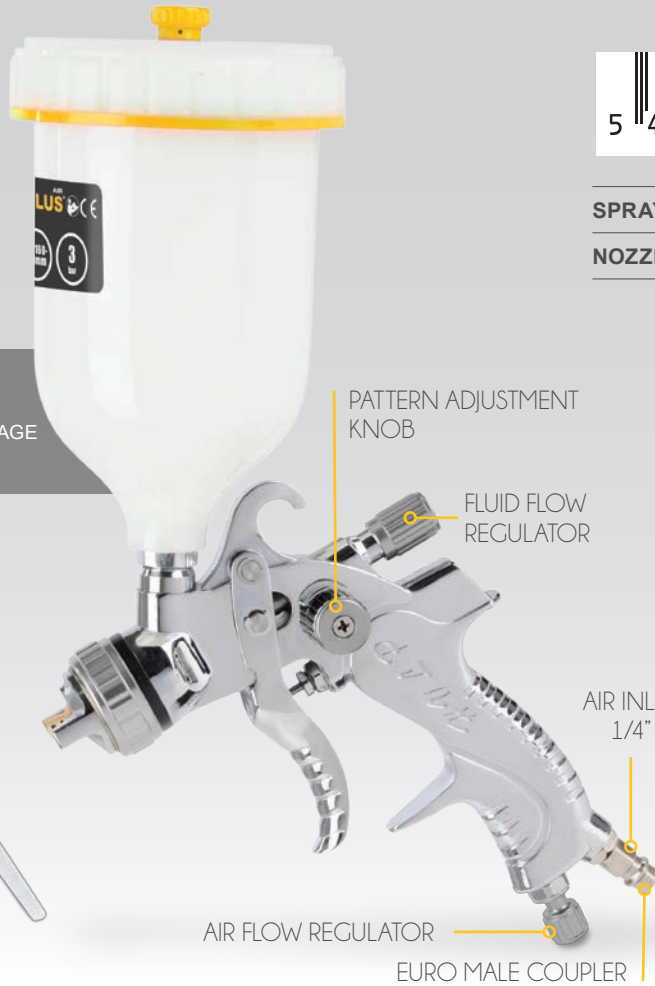

POWAIR0109 PAINT SPRAY GUN

VERFPISTOOL - PISTOLET PULVÉRISATEUR
DE PEINTURE - FARBSPRITZPISTOLE
PISTOLA PULVERIZADORA DE PINTURA

SPRAY WIDTH 160-210mm

NOZZLE Ø1.7mm

HVLP
HIGH VOLUME
LOW PRESSURE

- + REDUCED OVERSPRAY
- + REDUCED BLOWBACK
- + FAST AND EVEN COVERAGE
- + NO WASTE OF PAINT

TYPE OF FEED
GRAVITY

+ BRUSH

SET JOINTER +
FILTER +

3bar

600cc

<283 l/min

300 g/min

POWAIR0110 PAINT SPRAY GUN

VERFPISTOOL - PISTOLET PULVÉRISATEUR DE PEINTURE
FARBSPRITZPISTOLE - PISTOLA PULVERIZADORA DE PINTURA

TYPE OF FEED
SUCTION

+ BRUSH

ALUMINIUM
CUP

HVLP
HIGH VOLUME
LOW PRESSURE

SET JOINTER +
FILTER +