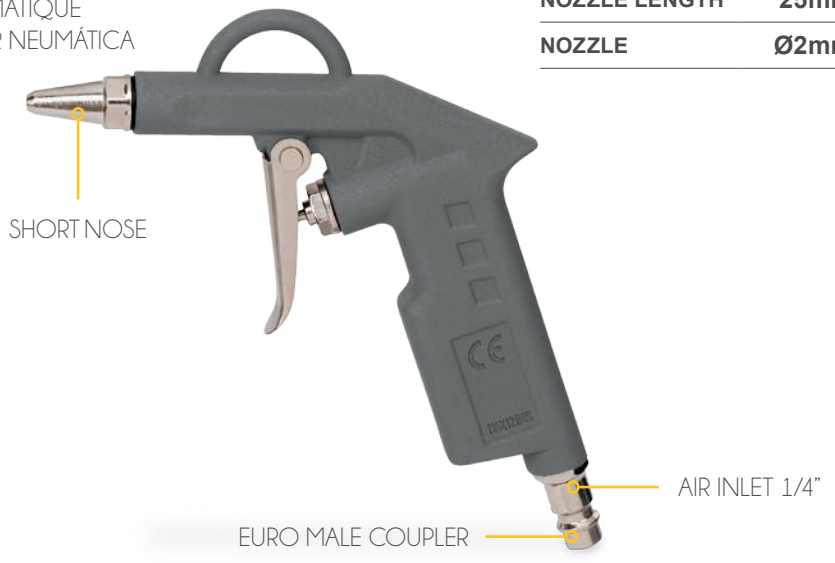

POWAIR0103 PNEUMATIC AIR GUN SHORT NOSE

PNEUMATISCH BLAASPISTOOL - PISTOLET À AIR PNEUMATIQUE
DRUCKLUFT AUSBLASPISTOLE - PISTOLA DE SOPLETEAR NEUMÁTICA

NOZZLE LENGTH	25mm
NOZZLE	Ø2mm

POWAIR0104 PNEUMATIC AIR GUN LONG NOSE

PNEUMATISCH BLAASPISTOOL - PISTOLET À AIR PNEUMATIQUE
DRUCKLUFT AUSBLASPISTOLE - PISTOLA DE SOPLETEAR NEUMÁTICA

NOZZLE LENGTH	100mm
NOZZLE	Ø3,8mm