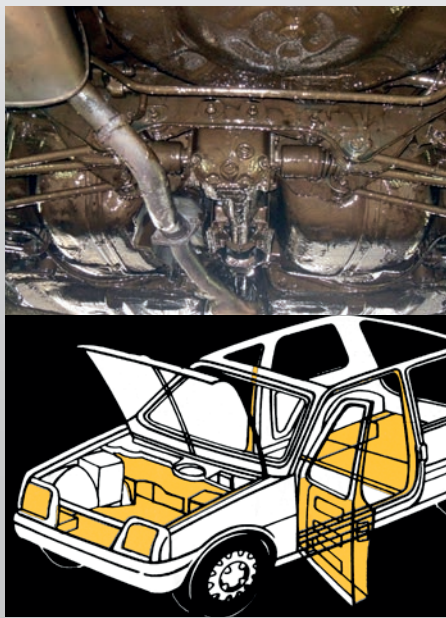

- **3.5bar**
- AIR INLET 1/4"
- EURO MALE COUPLER

The POWAIR0113 is a lightweight and easy to operate underseal gun, designed to apply rust inhibitors on car bodies. Equipped with a 50cm flexible hose, perfect to apply a protective film on hard to reach places such as car cavities, crevices and joints. Without nozzle it can be used for surface applications.