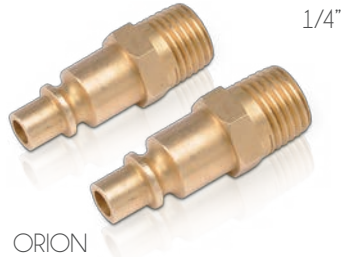

# POWAIR0259 IN LINE FILTER

EXTRACTS OIL AND MOISTURE FOR  
BETTER RESULTS WITH YOUR PAINT GUN.

**POWAIR0250**

2x MALE EURO COUPLER  
MALE THREADED, BRASS

**POWAIR0251**

2x MALE EURO COUPLER  
FEMALE THREADED, BRASS

**POWAIR0252**

2x MALE ORION COUPLER  
MALE THREADED, BRASS

**POWAIR0253**

2x MALE ORION COUPLER  
FEMALE THREADED, BRASS

**POWAIR0254**

2x FEMALE QUICK COUPLER  
MALE THREADED, BRASS  
& RUBBER GRIP

**POWAIR0255**