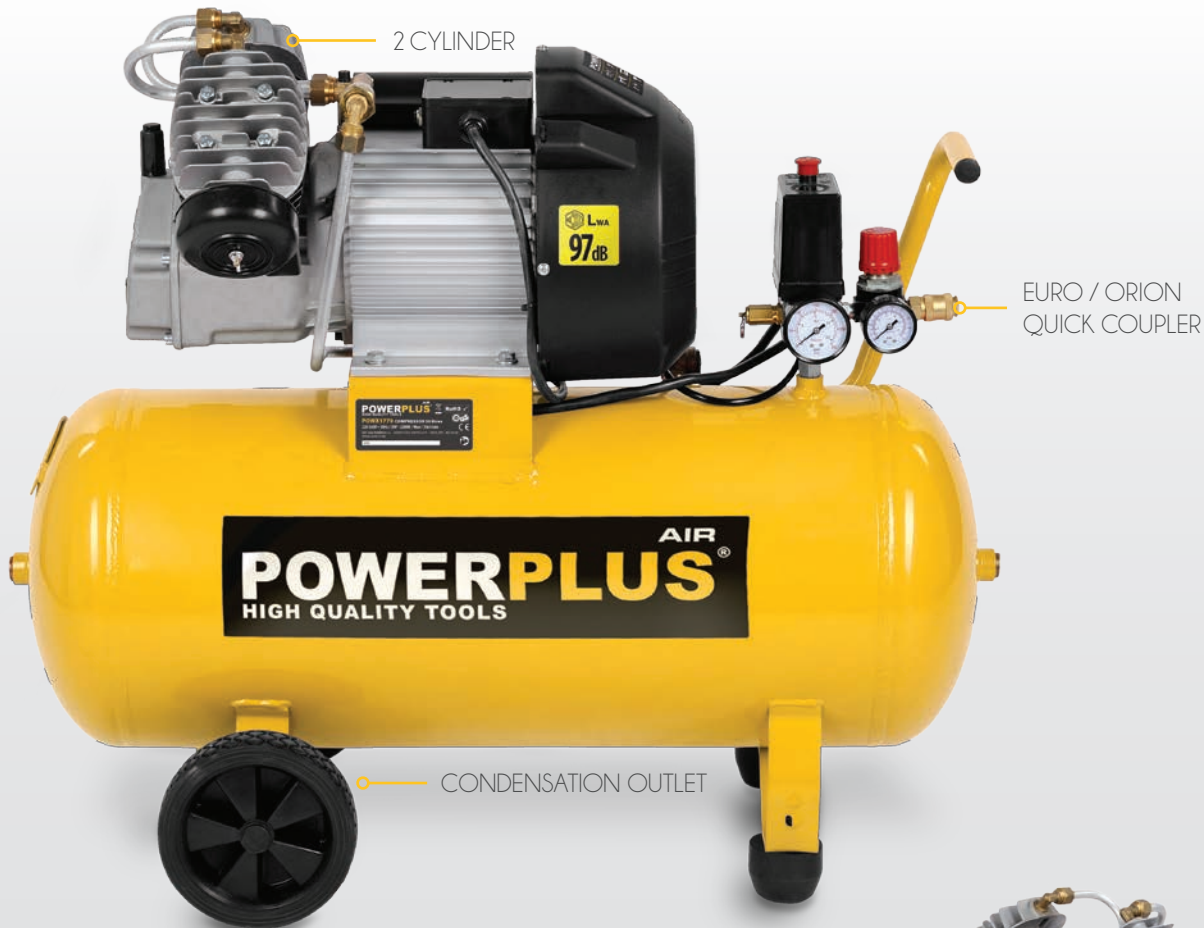

## INCLUDED ACCESSORIES:

3 INFLATION ADAPTORS

INFLATING GUN

BLOWNOZZLE

5m SPIRAL HOSE

RATED VOLTAGE - FREQUENCY	230V~ 50Hz
RATED POWER	1100W
ROTATION SPEED	3400min <sup>-1</sup>
AIR DEBIT (CAPACITY)	180 l/min
MAX. PRESSURE	8bar
TANK CAPACITY	24 l

# POWX1760 COMPRESSOR 1500W / 50L

COMPRESSOR - COMPRESSEUR - KOMPRESSOR - COMPRESOR

**LUBRICATED**

-   
**1500W**
-   
**2HP**
-   
**8bar**
-   
**50 litres**

RATED VOLTAGE - FREQUENCY	220-240V~ 50Hz
RATED POWER	1500W
ROTATION SPEED	2800min <sup>-1</sup>
AIR DEBIT (CAPACITY)	222 l/min
MAX. PRESSURE	8bar
TANK CAPACITY	50 l

# POWX1770 COMPRESSOR 2200W / 50L

COMPRESSOR - COMPRESSEUR - KOMPRESSOR - COMPRESOR

**LUBRICATED**

**2200W / 3HP**

**2 CYLINDER**

**9bar**

**50 litres**

**2 CYLINDER**

RATED VOLTAGE - FREQUENCY	220-240V~ 50Hz
RATED POWER	2200W
ROTATION SPEED	2800min <sup>-1</sup>
AIR DEBIT (CAPACITY)	356 l/min
MAX. PRESSURE	9bar
TANK CAPACITY	50 l